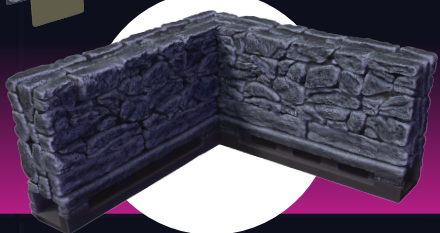

WarLock™

T I L E S

**WARLOCK™ CLIPS SEAMLESSLY
CONNECT FLOORS, DOORS AND WALLS!**

PRE-ORDER TODAY!

**HIGH UTILITY
DOUBLE-
SIDED
FLOORS!**

WARLOCK™ TILES: DUNGEON TILES I

MSRP: \$99.99 SKU: 16501

**FUNCTIONING
DOORS, OPEN
AND CLOSE!**

**EXTRAORDINARY
DEFINITION AND
DETAIL!**

**EFFICIENT THIN
WALLS
CONSTRUCTION!**

**VERSATILE AND
MODULAR
DESIGN!**

WarLock

TILES

TOWN & VILLAGE

MSRP: \$99.99
SKU: 16506

DOORS & ARCHWAYS