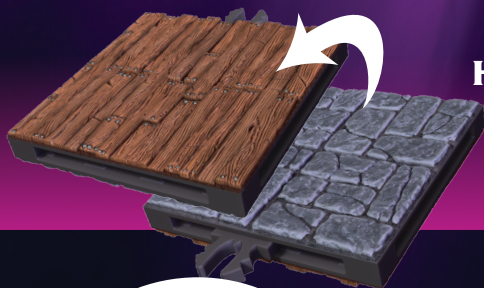

WarLock™

T I L E S

**WARLOCK™ CLIPS SEAMLESSLY
CONNECT FLOORS, DOORS AND WALLS!**

PRE-ORDER TODAY!

**HIGH UTILITY
DOUBLE-
SIDED
FLOORS!**

WARLOCK™ TILES: DUNGEON TILES I

MSRP: \$99.99 SKU: 16501

**FUNCTIONING
DOORS, OPEN
AND CLOSE!**

**EXTRAORDINARY
DEFINITION AND
DETAIL!**

**EFFICIENT THIN
WALLS
CONSTRUCTION!**

**VERSATILE AND
MODULAR
DESIGN!**

WarLock

TILES

TOWN & VILLAGE

MSRP: \$99.99
SKU: 16506

DOORS & ARCHWAYS